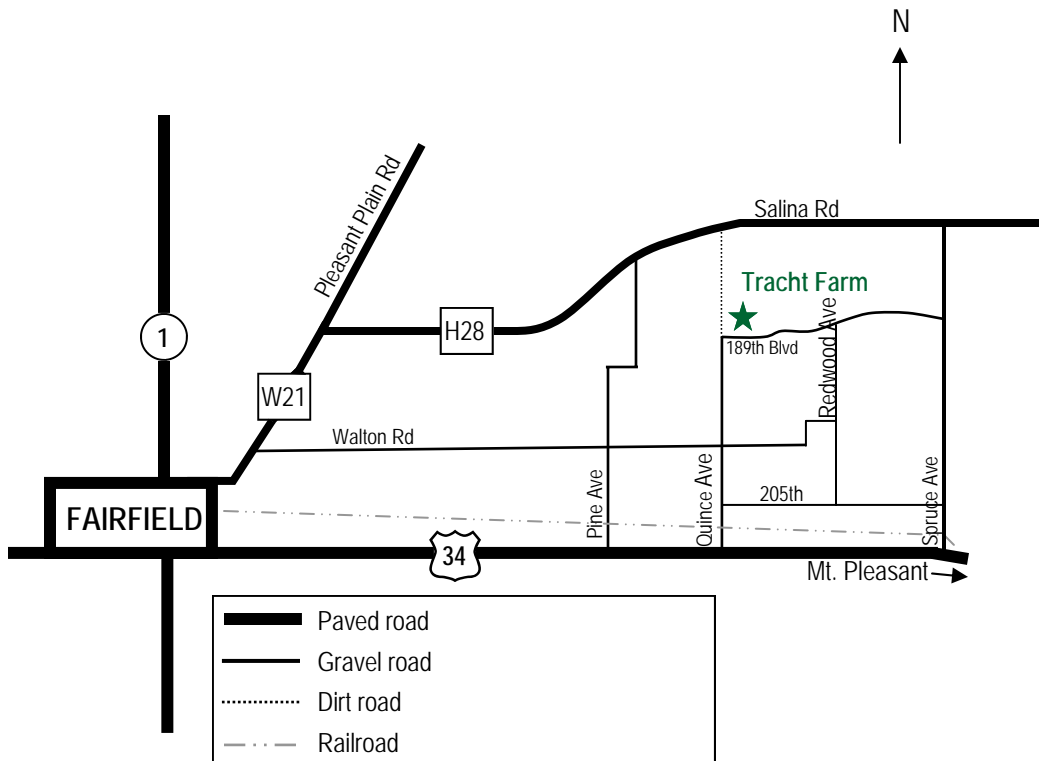

1805 West Jefferson • Fairfield, Iowa 52556 • Phone: 641-472-6177 • www.PathfindersRCD.org

Directions to Tracht Conservation Farm

From Fairfield:

- From the intersection of Hwy 1 and US 34, travel east on US 34 to Quince Ave.
- Turn north and travel 2 miles to where the gravel road turns east (a dirt road will continue to the north). Turn east onto 189th Blvd.
- The Tracht Farm cabin and machine shed are approximately 1/4 mile east on 189th Blvd.
- The address is 2603 189th Blvd.